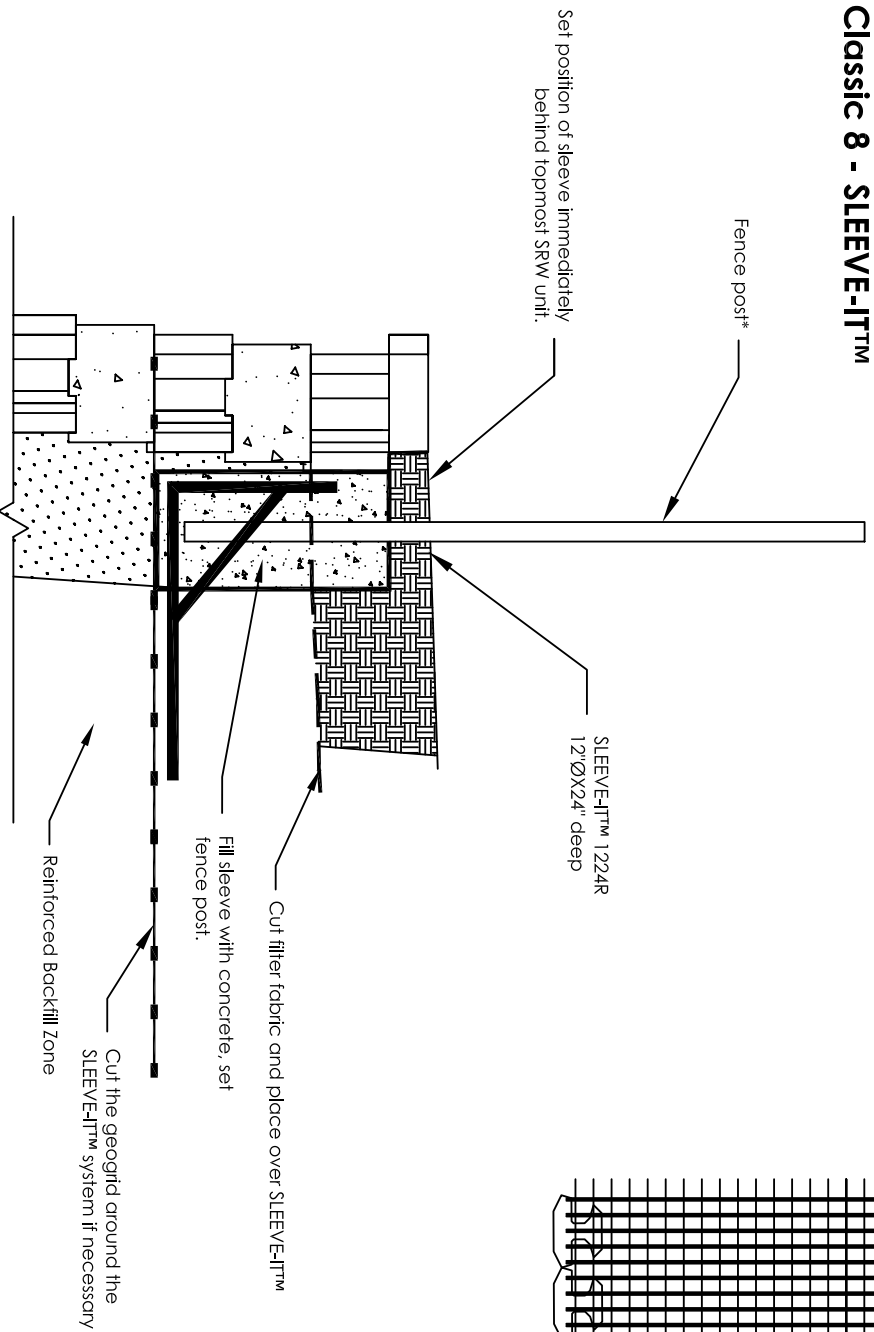

Fence Near Wall

Classic 8 - SLEEVE-IT™

*Fencing systems approved for use with SLEEVE-IT™ 1224R are limited to the following heights:
 Chain link - up to 8ft, Privacy: up to 6ft (Wooden, PVC, Metal). Post size 4"X4" max.

Scale: None

This drawing is furnished for preliminary design purposes only, and should not be used for final design drawings or construction drawings without the certification of a professional engineer registered in the state in which the wall will be constructed.

No.	Date	Revision	By:

Legend	
	Compacted fill
	3/4" Crushed Stone
	Geogrid

Project Name:	XX	Prepared for:	CCC
Project Location:	YY	Drawn by:	DDD
Drawing Description:	Fence Near Wall	Checked by:	
Sheet #		Scale	
Drawn: MM/DD/YYYY		Checked: \$	
Project Number: WWWPRO#			