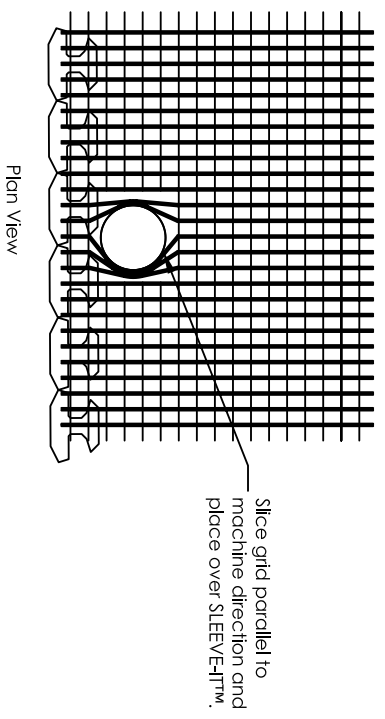

Fence Near Wall

Classic 8 - SLEEVE-IT™

*Fencing systems approved for use with SLEEVE-IT™ 1224R are limited to the following heights:
 Chain link - up to 8ft, Privacy: up to 6ft (Wooden, PVC, Metal). Post size 4"X4" max.

Scale: None

This drawing is furnished for preliminary design purposes only, and should not be used for final design drawings or construction drawings without the certification of a professional engineer registered in the state in which the wall will be constructed.

No.	Date	Revision	By:

Legend	
	Compacted fill
	3/4" Crushed Stone
	Geogrid

Project Name:	XX	Prepared for:	CCC
Project Location:	YY	Drawn by:	DDD
Drawing Description:	Fence Near Wall	Checked by:	
Sheet #		Scale	
Drawn: MM/DD/YYYY		Checked: \$	
Project Number: WWWPRO#			