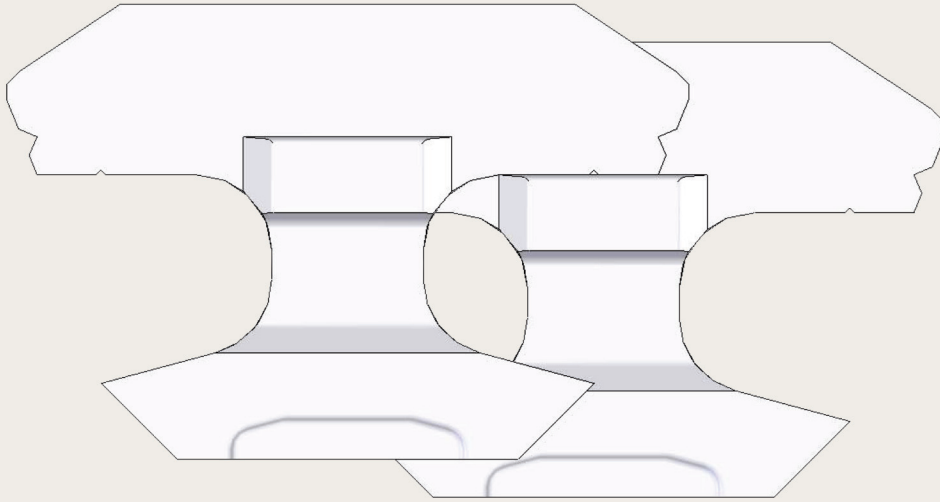

The Rockwood Anchor Bar

There are many competitive products in the marketplace to choose from, but only Rockwood delivers the level of quality and service you can trust.

We are the Professional's first choice for Commercial, Governmental, Industrial, and Residential applications. Around the world, Rockwood is regarded as the leader in Appearance, Dependability and Efficiency.

Our patented line of products are free from pins and clips, eliminating costly errors and oversight. Rockwood's integral Anchor Bar and Rear-lip systems ensure proper alignment and precise setback the first time and every time — so you can rest assured, what you build will last.